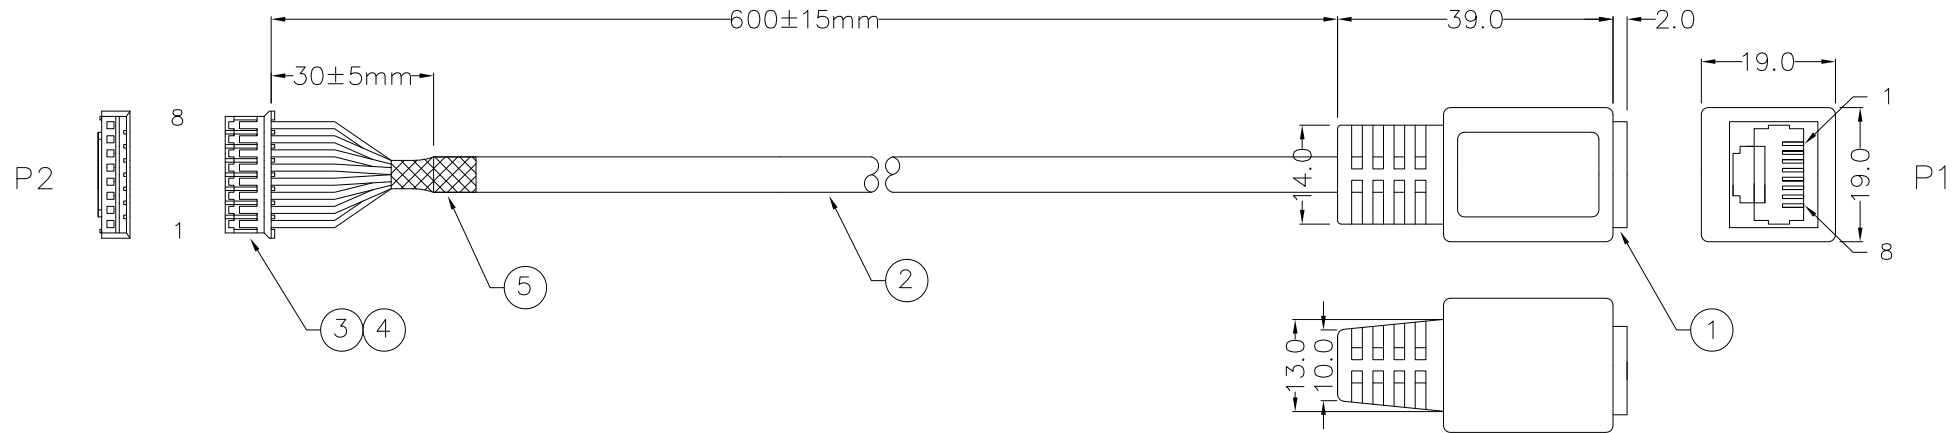

ALL MATERIALS CONFORM TO THE RoHS COMPLIANCE.

REV.	R.S. No.	DESCRIPTION	DATE

CABLE: CAT.5E
 CONDUCTOR: 24AWG * 4PAIR
 JACKET: PVC , OD: $\phi 5.5 \pm 0.15$ mm
 COLOR: BEIGE (B8408)

PIN ASSIGNMENT

COLOR	P1	P2	NOTE	DESCRIPTION
BROWN	8 (24AWG)	1	1	RJ45 8P8C PC JACK (GOLD FLASH)
BROWN/WHITE	7 (24AWG)	2	2	24AWG*4PAIR CAT.5E CABLE
GREEN	6 (24AWG)	3	3	P/N:CKM2001H-8P , 2.0mm*8P HOUSING
BLUE/WHITE	5 (24AWG)	4	4	P/N:CKM2001-T , 2.0mm TERMINAL * 8PCS
BLUE	4 (24AWG)	5	5	$\phi 6.0 * 15.0$ mm SHRINK TUBE
GREEN/WHITE	3 (24AWG)	6		
ORANGE	2 (24AWG)	7		
ORANGE/WHITE	1 (24AWG)	8		

DRAWN	<i>Jack 5/19</i>	ETT P/N	ET - CA0310 -0003	TITLE RJ45 8P8C PC JACK to CKM2001H-8P , 600mm 24AWG*4P CAT.5E CABLE	
	CHECK	<i>Paul 5/19</i>	CUSTOMER P/N		
APPROVED		DATE	2010 . 05 . 19	UNIT	m m

ETT EVERTRON TECHNOLOGY